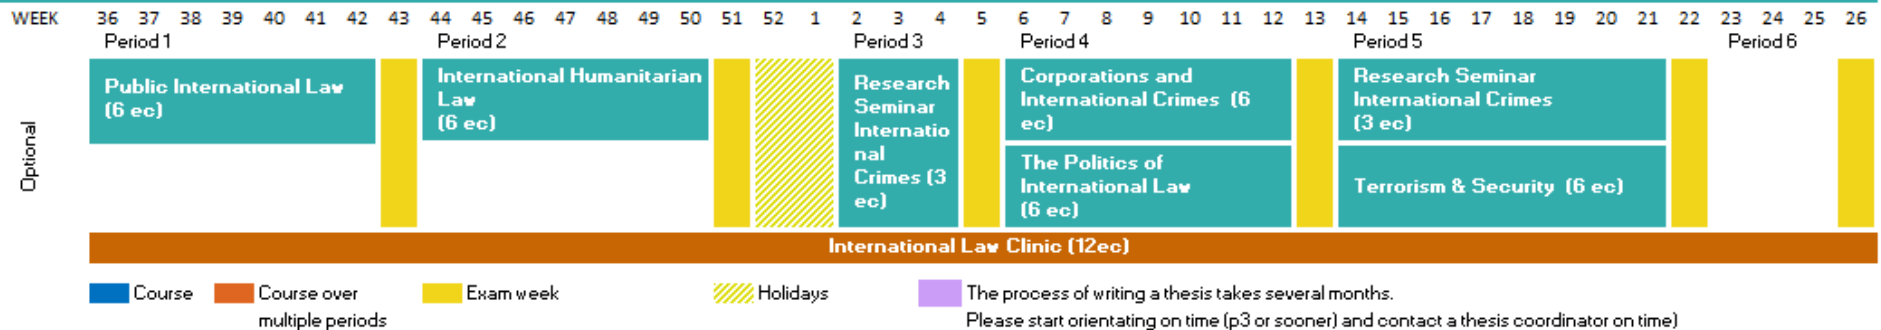

SCHEDULE INTERNATIONAL CRIMES AND CRIMINOLOGY 2017-2018

Compulsory Courses

Optional Courses (choose 2 or more courses with a minimum study load of 12 ec)

Extra-curricular Courses