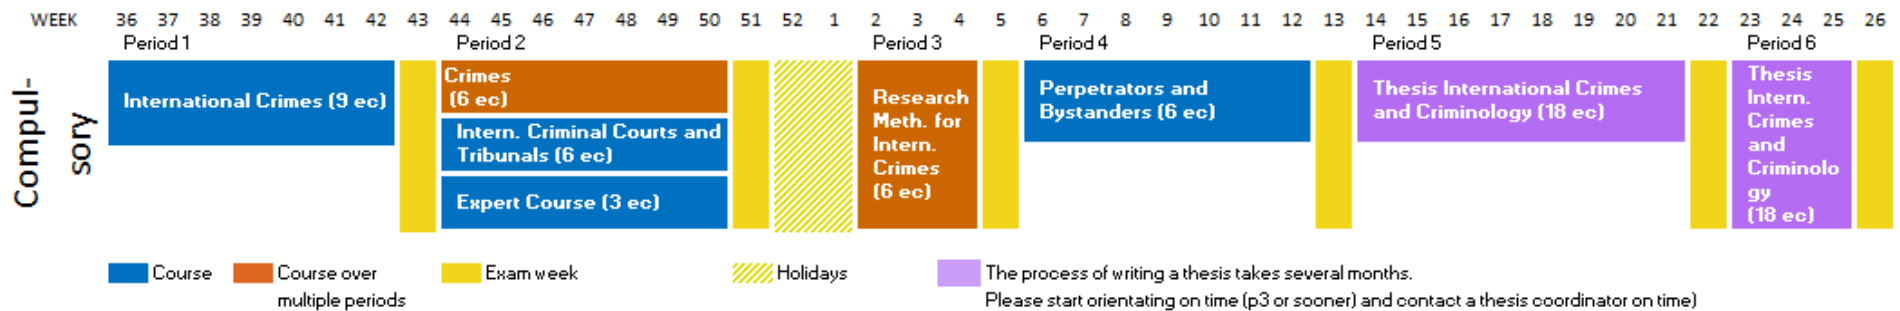

SCHEDULE INTERNATIONAL CRIMES AND CRIMINOLOGY 2017-2018

Compulsory Courses

Optional Courses (choose 2 or more courses with a minimum study load of 12 ec)

Extra-curricular Courses