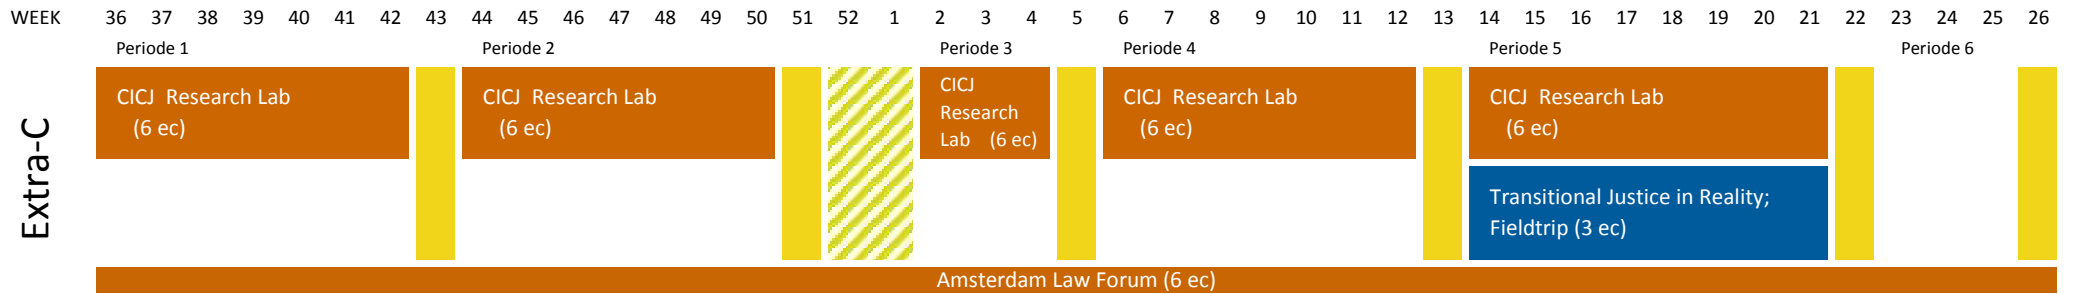

SCHEDULE INTERNATIONAL CRIMES, CONFLICT AND CRIMINOLOGY 2018-2019

Compulsory Courses (42 ec)

Restricted Electives - General (minimum study load of 12 ec)

Restricted Electives - Expert Seminars (choose 1 course in period 3 and 1 course in period 5 with a total study load of 6 ec)

Extra-curricular Courses

Extra-C

- Course
- Course over multiple periods
- Exam week
- Holidays
- The process of writing a thesis takes several months.
Please start orientating on time (p3 or sooner) and contact a thesis coordinator on time)