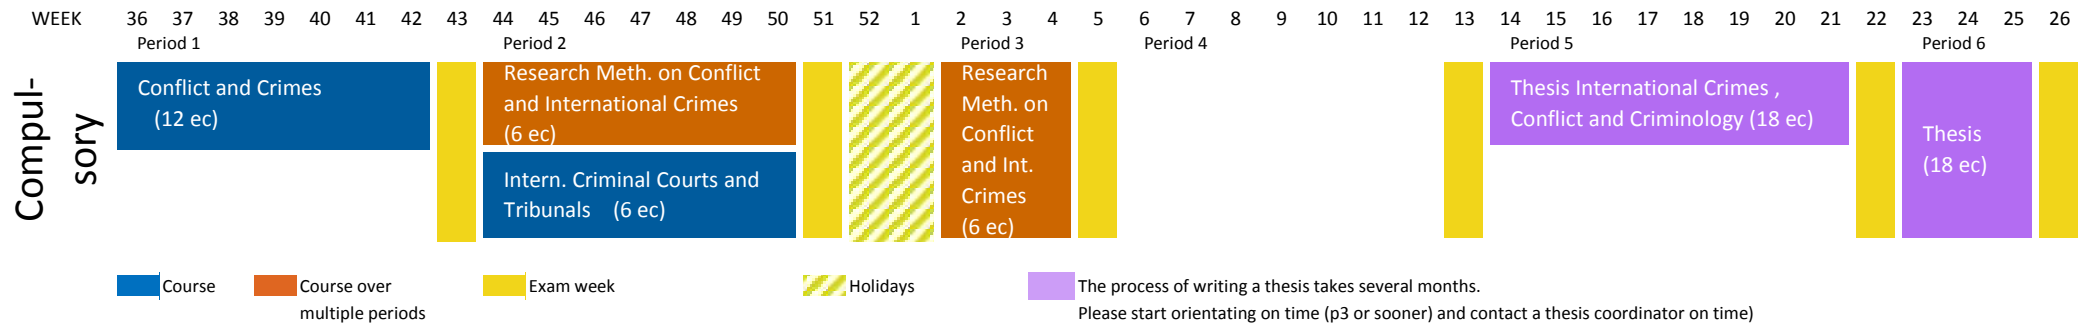

SCHEDULE INTERNATIONAL CRIMES, CONFLICT AND CRIMINOLOGY 2018-2019

Compulsory Courses (42 ec)

Restricted Electives - General (minimum study load of 12 ec)

Restricted Electives - Expert Seminars (choose 1 course in period 3 and 1 course in period 5 with a total study load of 6 ec)

Extra-curricular Courses

Extra-C

- Course
- Course over multiple periods
- Exam week
- Holidays
- The process of writing a thesis takes several months.
Please start orientating on time (p3 or sooner) and contact a thesis coordinator on time)