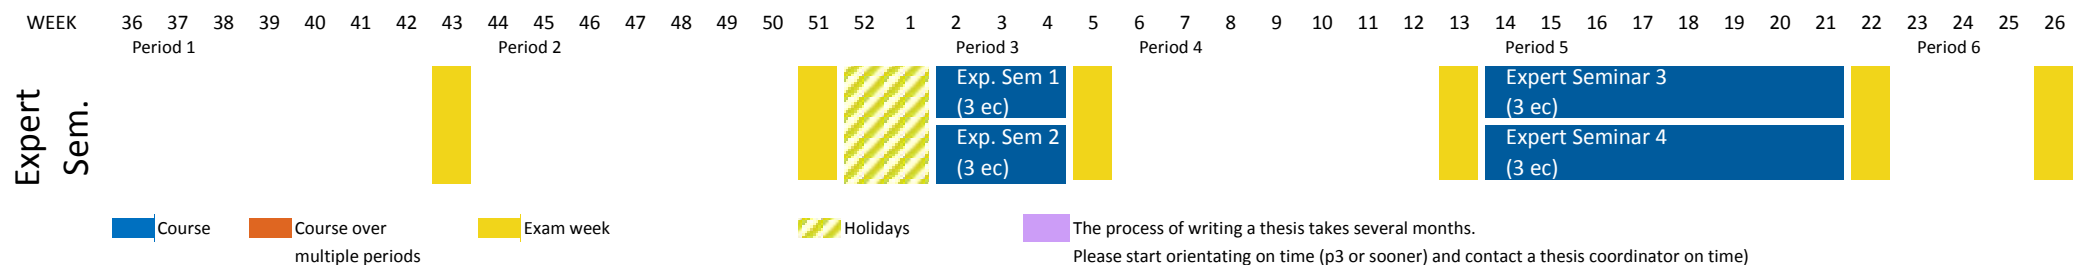

SCHEDULE INTERNATIONAL CRIMES, CONFLICT AND CRIMINOLOGY 2018-2019

Compulsory Courses (42 ec)

Restricted Electives - General (minimum study load of 12 ec)

Restricted Electives - Expert Seminars (choose 1 course in period 3 and 1 course in period 5 with a total study load of 6 ec)

Extra-curricular Courses

Extra-C

- Course
- Course over multiple periods
- Exam week
- Holidays
- The process of writing a thesis takes several months.
Please start orientating on time (p3 or sooner) and contact a thesis coordinator on time)