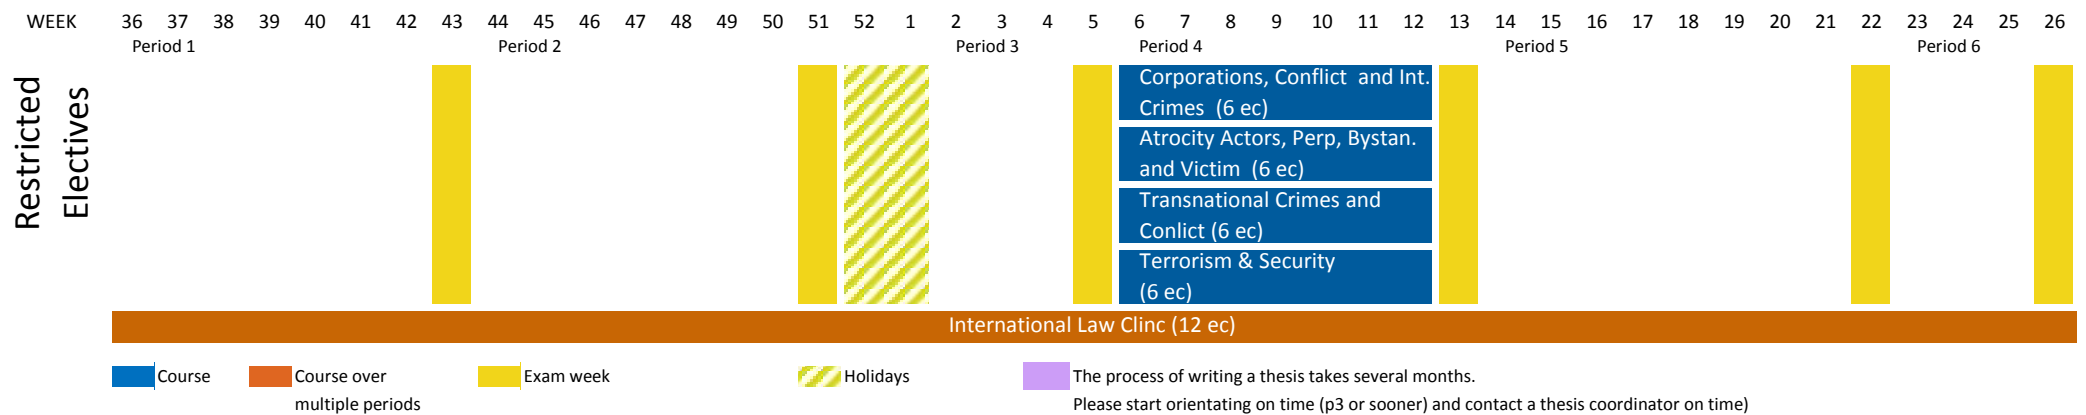

SCHEDULE INTERNATIONAL CRIMES, CONFLICT AND CRIMINOLOGY 2018-2019

Compulsory Courses (42 ec)

Restricted Electives - General (minimum study load of 12 ec)

Restricted Electives - Expert Seminars (choose 1 course in period 3 and 1 course in period 5 with a total study load of 6 ec)

Extra-curricular Courses

Extra-C

- Course
- Course over multiple periods
- Exam week
- Holidays
- The process of writing a thesis takes several months.
Please start orientating on time (p3 or sooner) and contact a thesis coordinator on time)